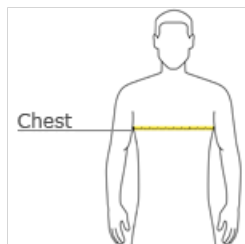

- 100% polyester shell and lining
- 2.4-ounce, 100% polyfill insulation
- Interior storm flap with chin guard
- Reverse coil zippers with rubber-wrapped zipper pulls
- Zippered chest pocket
- Front zippered pockets
- Elastic binding at cuffs
- Adjustable locking drawcord at hem
- Port Pocket® for decoration access
- Dyed-to-match drawstring carrying pouch included

CARE INSTRUCTIONS

Machine wash cold with like colors. Do not bleach. Tumble dry low. Cool iron. Do not use fabric softener. Do not dry clean.

front

back

HOW TO MEASURE

CHEST WIDTH

Measure under the arm and around the fullest part of the chest with arms down, keeping tape horizontal.

SIZE CHART

	XS	S	M	L	XL	2XL	3XL	4XL
Chest	32-34	35-37	38-40	41-43	44-46	47-49	50-53	54-57